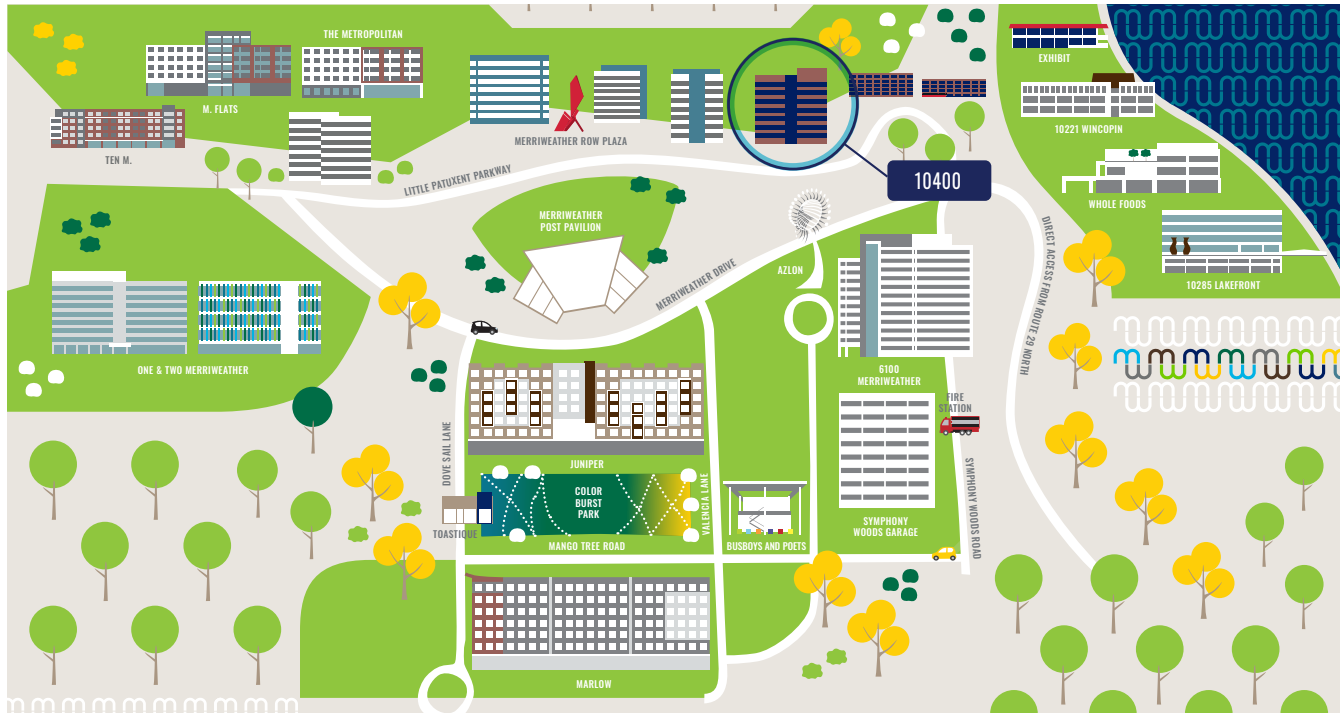

10444

> 10440 Little Patuxent Parkway
Columbia, MD 21044

Howard Hughes
COMMUNITIES

10440

FEATURES

At 10440, work comes with built-in balance. Located in Merriweather District's Merriweather Row, 10440 offers easy access to the very best eateries, retail and fitness boutiques, and amenities like a yoga studio, indoor and outdoor gathering spaces and much more.

TOTAL BUILDING SIZE: 140,548 SF
NUMBER OF FLOORS: 12
AVERAGE FLOOR PLATE: 11,712 SF
YEAR BUILT/RENOVATED: 1985/2020
PARKING RATIO: 4 spaces per 1,000 SF, free surface & garage covered
AMENITIES: Modern lobby, outdoor patio and access to nearby amenity lounge and fitness center
INTERNET PROVIDERS: Verizon, Century Link, Comcast