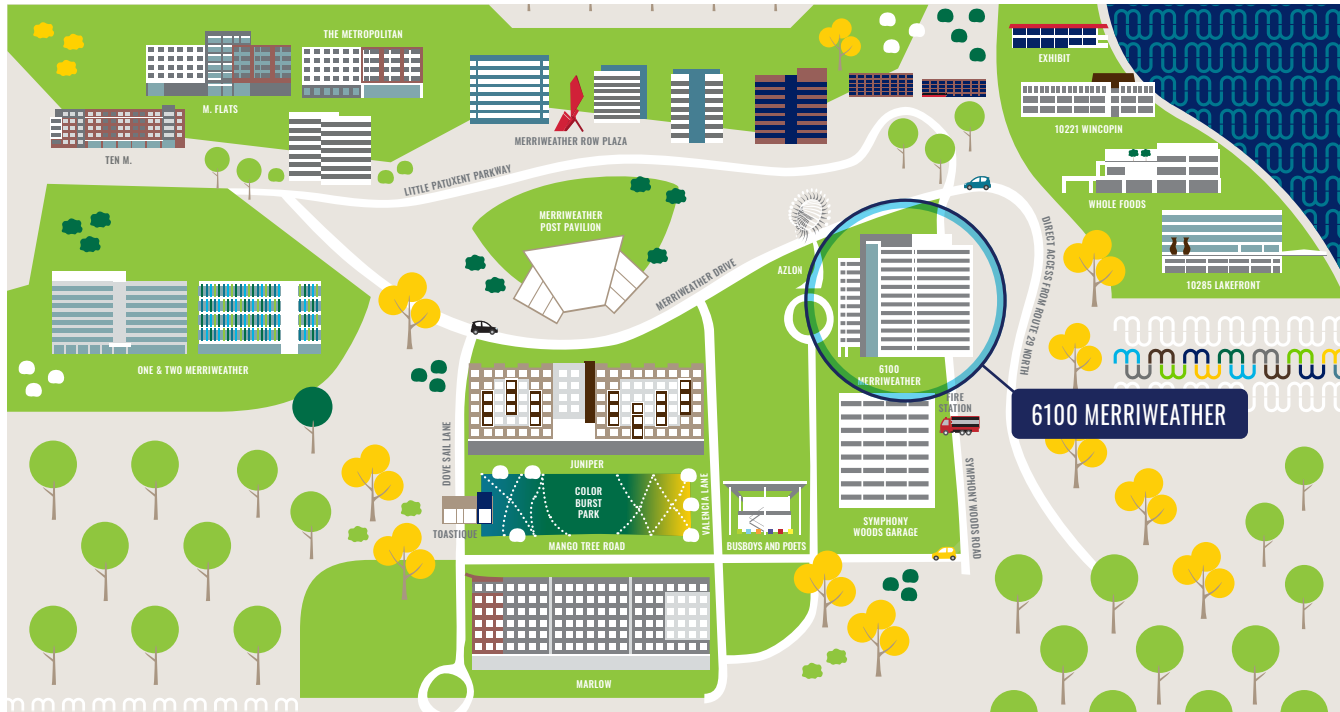

> 6100 Merriweather Drive  
Columbia, MD 21044

6100

MERRIWEATHER DISTRICT

MERRIWEATHER

Howard Hughes  
COMMUNITIES

# 6100 MERRIWEATHER

LEED Gold certified and home to industry leaders like Tenable and CareFirst, 6100 Merriweather features panoramic views, premium finishes, a rooftop amenity space, and a towel-served fitness center all in the heart of Merriweather District.

## FEATURES

- LEED-Gold and WiredScore Silver certification
- 12-story 320,000 SF A+ signature office building
- Towel-served fitness facility with locker rooms
- Ample garage parking immediately adjacent to the building
- Direct access to over 100 miles of trails
- Rooftop amenity space with outdoor terrace overlooking Merriweather Post Pavilion
- Five destination dispatch elevators
- Manned security desk